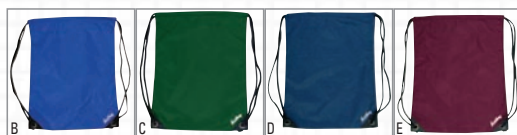

Eastbay 4" Short

- 88% polyester/12% spandex. Imported.
- Elastic waistband.

[WOMEN'S] $19.99 Sz: XS-XXL.

A. 50088303 Royal	D. 50088402 Scarlet
B. 50088302 Navy	E. 50088102 Black
C. 50088502 Forest	

Quantity	1-5	6-11	12+
Price Each	$19.99	$17.99	$14.99